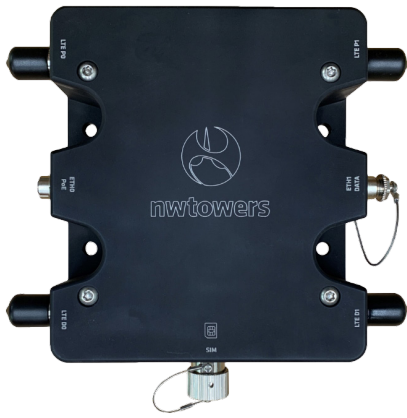

Velocity-SL5G DATASHEET

Part Number
NWT-SL5G

Product Description

Industrial Outdoor IP67 Rated 5G/LTE Gateway, Fully Anodized Aluminum Enclosure, Dual M12 X-Code Gigabit Ethernet Connectors (Female), Stainless Pipe Mounting Hardware Included.

Product Overview

The SL5G provides an SD-LAN, centrally managed, mobile encrypted 5G LTE data path to new or existing Mesh deployments. Installing an SL5G on a mobile vehicle paired with a supported Mesh device allows a vehicle to roam beyond the boundaries of Mesh coverage and provides a seamless sub-millisecond lossless layer-2 handoff to private or carrier networks. In a fixed deployment, the SL5G supplies a redundant and isolated backhaul to the Mesh device and its connected Peers. Multiple SL5G devices in a fixed or mobile network enable load balancing and increased overall capacity and data throughput.

5G CLIENT RADIO/GATEWAY

5G Chipset	Qualcomm X62 Snapdragon
3GPP Release	3GPP Rel. 16
Carrier Aggregation	5CA with 4x4 MIMO and 256 QAM
5G NR Bands	n1/2/3/4/5/7/8/12/13/14/18/20/25/26/28/29/30/38/40/41/48/66/70/71/75/76/77/78/79
LTE FDD Bands	B1/2/3/4/5/7/8/12/13/14/17/18/19/20/25/26/28/29/30/32/66/71
LTE TDD Bands	B34/38/39/40/41/42/43/48; LAA: B46
WCDMA Bands	B1/2/4/5/8/19
Certified Carriers	T-Mobile/Verizon/AT&T/NTT DOCOMO/Deutsche Telekom/Telstra/Telefónica
Private LTE	Yes, Including CBRS / OnGo
Certifications	FCC(XMR2022RM520NGL)/PTCRB/CE/Anatel/CCC/RCM/IC/JATE/KC
MIMO	Sub-6: DL 4x4, UL 2x2
CPU Core / Threads	2 / 4
CPU Frequency	880 Mhz
RAM	256MB
Ethernet	10/100/1000 Mbps M12 X-Code (Female) (1 PoE, 1 Data Only)
Poe Input	Active 803.2at, 7 w (idle) 24w (maximum)
Encryption	AES-256+RSA Cert

MECHANICAL CHARACTERISTICS

Dimension	215mm x 220mm x 50mm (8.46" x 8.66" x 1.97")
Weight	2.46kg (5.42lbs)
Mounting Holes	M8 (5/16") for V-Bolts (included) or Flat Mount
Mounting Pipe Diameter	32mm – 60mm (1.25" - 2.38")
Connectors	(4) Type N-Female, (2) M12 X-Code, (1) Micro (3FF) Sim Card

ENVIRONMENT

Operating Temperature Range	-40°C To +70°C
Oil Resistance	Yes
Outdoor/Sunlight Exposure (UV)	Yes
Humidity	95% (non-condensing)